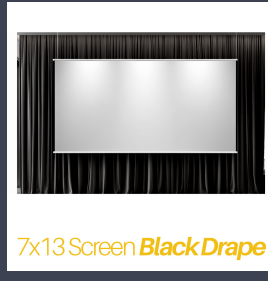

Metal & Wood **Table**

9x12 Ivory **Rug**

flat screen **tv's**

7x13 Screen **Grey Drape**

7x13 Screen **Black Drape**

dance **floor**

neon **LED sign**

4-Way **TV**