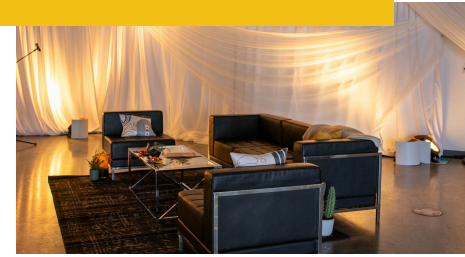

ASPEN PEAK  
PRODUCTIONS

YOUR EVENT ELEVATED

**CORPORATE,  
GALAS,  
WEDDINGS  
& MORE**

- Flat Screen TVs
- Projectors & Screens
- LED Walls
- Audio Systems & Microphones
- Dramatic Drape Designs
- Stage Furniture
- Outdoor Furniture & Umbrellas
- Stage & Stage Lighting
- Bistro, Twinkle Lighting & Pinspots
- Cold Sparks, Projection Mapping
- Gobos, Disco Balls & Uplights
- Ceiling Installations
- Custom Branding