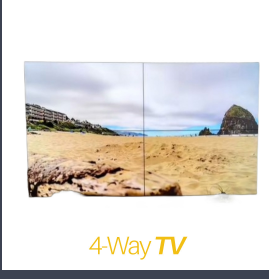

Metal & Wood **Table**

9x12 Ivory **Rug**

flat screen **tv's**

7x13 Screen **Grey Drape**

7x13 Screen **Black Drape**

dance **floor**

neon **LED sign**

4-Way **TV**