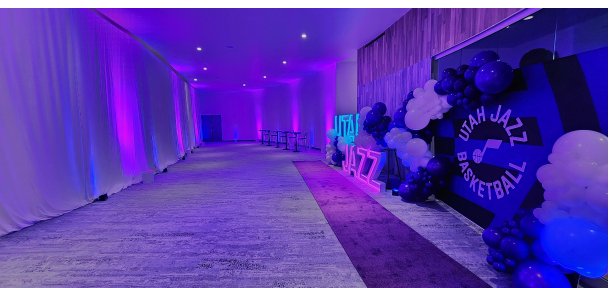

ASPEN PEAK  
PRODUCTIONS

YOUR EVENT ELEVATED

**CORPORATE,  
GALAS,  
WEDDINGS  
& MORE**

- Flat Screen TVs
- Projectors & Screens
- LED Walls
- Audio Systems & Microphones
- Dramatic Drape Designs
- Stage Furniture
- Outdoor Furniture & Umbrellas
- Stage & Stage Lighting
- Bistro, Twinkle Lighting & Pinspots
- Cold Sparks, Projection Mapping
- Gobos, Disco Balls & Uplights
- Ceiling Installations
- Custom Branding